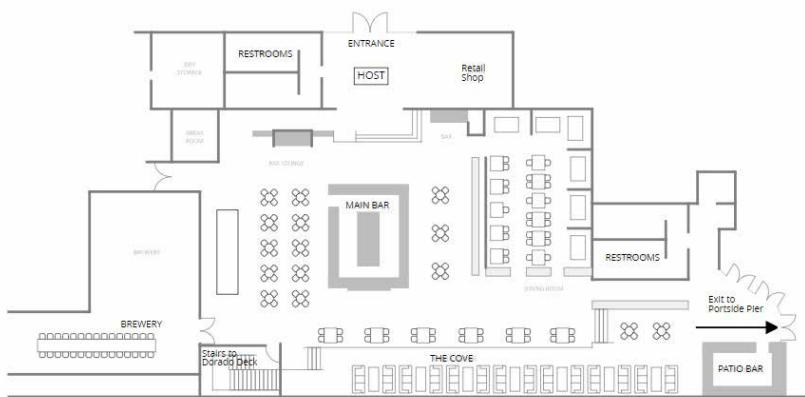

Ballast Point Long Beach is a waterfront venue in Long Beach Harbor with panoramic views of land, sea, and sky perfect for private events of any size.

Whether a small dinner for your closest friends or a large company event, Ballast Point Long Beach creates a memorable experience by pairing our handmade dishes with handcrafted beers & good times.

HIGHLIGHTS

- ◆ Accommodates up to 600 guests reception; 200 seated
 - Rooftop Dorado Deck for 200 guests reception
 - Private seated dinner option for up to 30 seated
 - Semi-private reception options for groups of 75 guests or less
- ◆ Waterfront venue in Long Beach Harbor with panoramic views of land, sea, and sky
- ◆ Multiple fire pits and heaters in outdoor spaces
- ◆ Floor to ceiling glass windows for unobstructed views
- ◆ Options to add a boat cruise for transportation to downtown Long Beach/Convention Center
- ◆ Award-winning and experimental brews, ciders, seltzers, wine, and canned cocktails
- ◆ Full A/V options

INSIDE

PORTSIDE PIER

ROOFTOP DECK