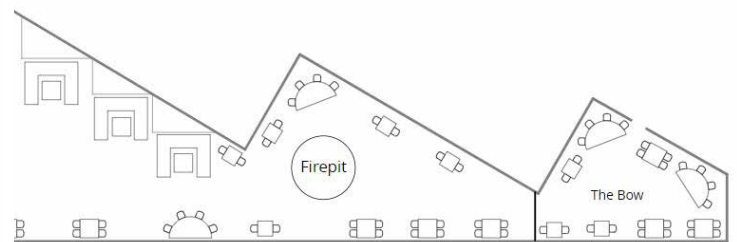

Ballast Point Long Beach is a waterfront venue in Long Beach Harbor with panoramic views of land, sea, and sky perfect for private events of any size.

Whether a small dinner for your closest friends or a large company event, Ballast Point Long Beach creates a memorable experience by pairing our handmade dishes with handcrafted beers & good times.

HIGHLIGHTS

- ◆ Accommodates up to 600 guests reception; 200 seated
 - Rooftop Dorado Deck for 200 guests reception
 - Private seated dinner option for up to 30 seated
 - Semi-private reception options for groups of 75 guests or less
- ◆ Waterfront venue in Long Beach Harbor with panoramic views of land, sea, and sky
- ◆ Multiple fire pits and heaters in outdoor spaces
- ◆ Floor to ceiling glass windows for unobstructed views
- ◆ Options to add a boat cruise for transportation to downtown Long Beach/Convention Center
- ◆ Award-winning and experimental brews, ciders, seltzers, wine, and canned cocktails
- ◆ Full A/V options

INSIDE

PORTSIDE PIER

ROOFTOP DECK